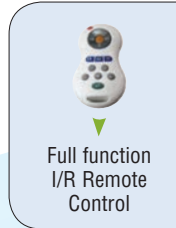

*When used with the CRA-1 Wireless Tablet (see inside for details)

ELMO TT-12 HD-Document Camera

World's first interactive document camera!*

*When used with the CRA-1 Wireless Tablet (see below)

Introducing the latest from Elmo, the brand new **TT-12 1080p Teacher's Tool** with new features guaranteed to engage, inspire, and make learning an adventure! Here's what makes the **TT-12** differ from the **TT-02RX**:

- Full **HD 1080p** resolution
- **96x total zoom** (12x optical / 8x digital)
- **Built-in microphone** for audio recording
- **300°** rotating camera arm
- **USB memory port** allows you to save images and videos to a flash drive
- **3.4 megapixel CMOS** image sensor delivers clear, crisp images in 1080p full HDv

At-A-Glance: How the new TT-12 compares

	TT-12	TT-02RX
Total Zoom	96x	42x
Optical Zoom	12x	5x
Digital Zoom	8x	8x
1080p HD	yes	no
720p	yes	no
Image Sensor	3.4MP CMOS	1.5MP CMOS
USB Port	yes	no
Built-in Microphone	yes	no
Audio Output	yes	no
Swivel Camera Arm	300° Swivel	180° Swivel

300° Swivel Camera Arm

lets you capture and record from all directions. This also makes the TT-12 comfortable to use for both left and right handed teachers.

Other Features

- Auto Brightness Control
- Synch Zoom
- Picture in Picture
- Side-by-Side Image Compare
- Masking and Highlighting capabilities
- Scroll capability with 2x, 3x, or 4x zoom
- LED Lighting---no bulbs to replace
- Microscope mode---no adapters
- Removable stage gets out of the way when presenting large objects
- 30 Frames per second