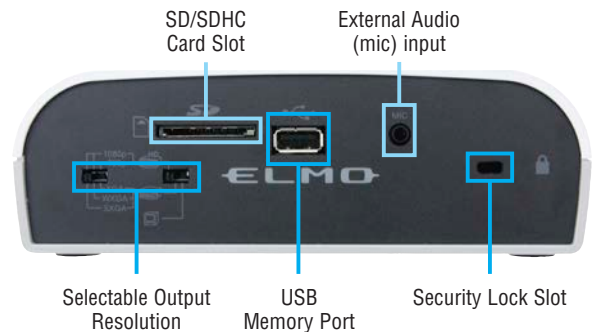

ELMO CRA-1 Wireless Tablet

Turn Your TT-12 Into An Interactive Document Camera

Control your Document Camera from anywhere in the room!

- Annotate live images from your Elmo TT-12
- **6 shortcut keys** for easy navigation
- PC compatible, one year warranty

Only **$339.15**